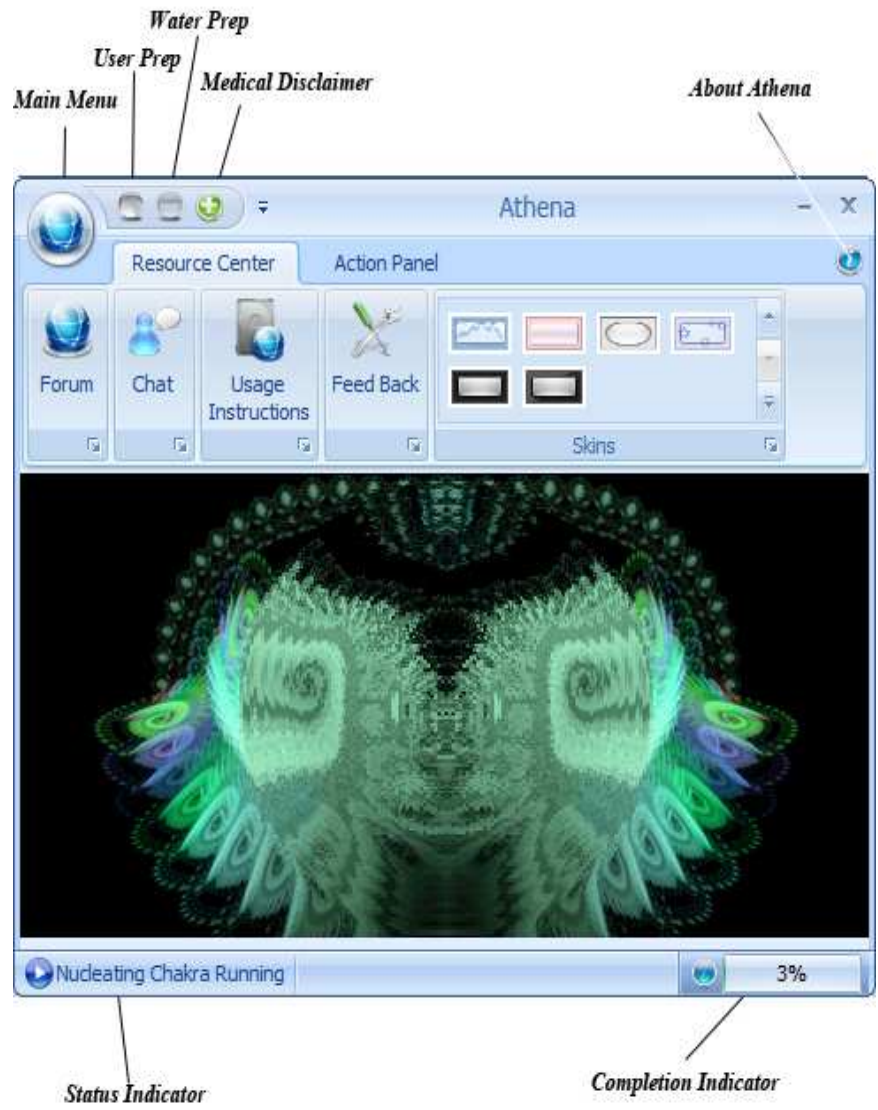

Now let's familiarize you with what happens when using the 12th Project Modules. You are about to consciously direct and impress light frequencies in and through water via the software. The frequencies create fundamental geometric liquid crystalline forms (much like snowflakes, or hexagonal geometry) that are able to communicate with you at the level of